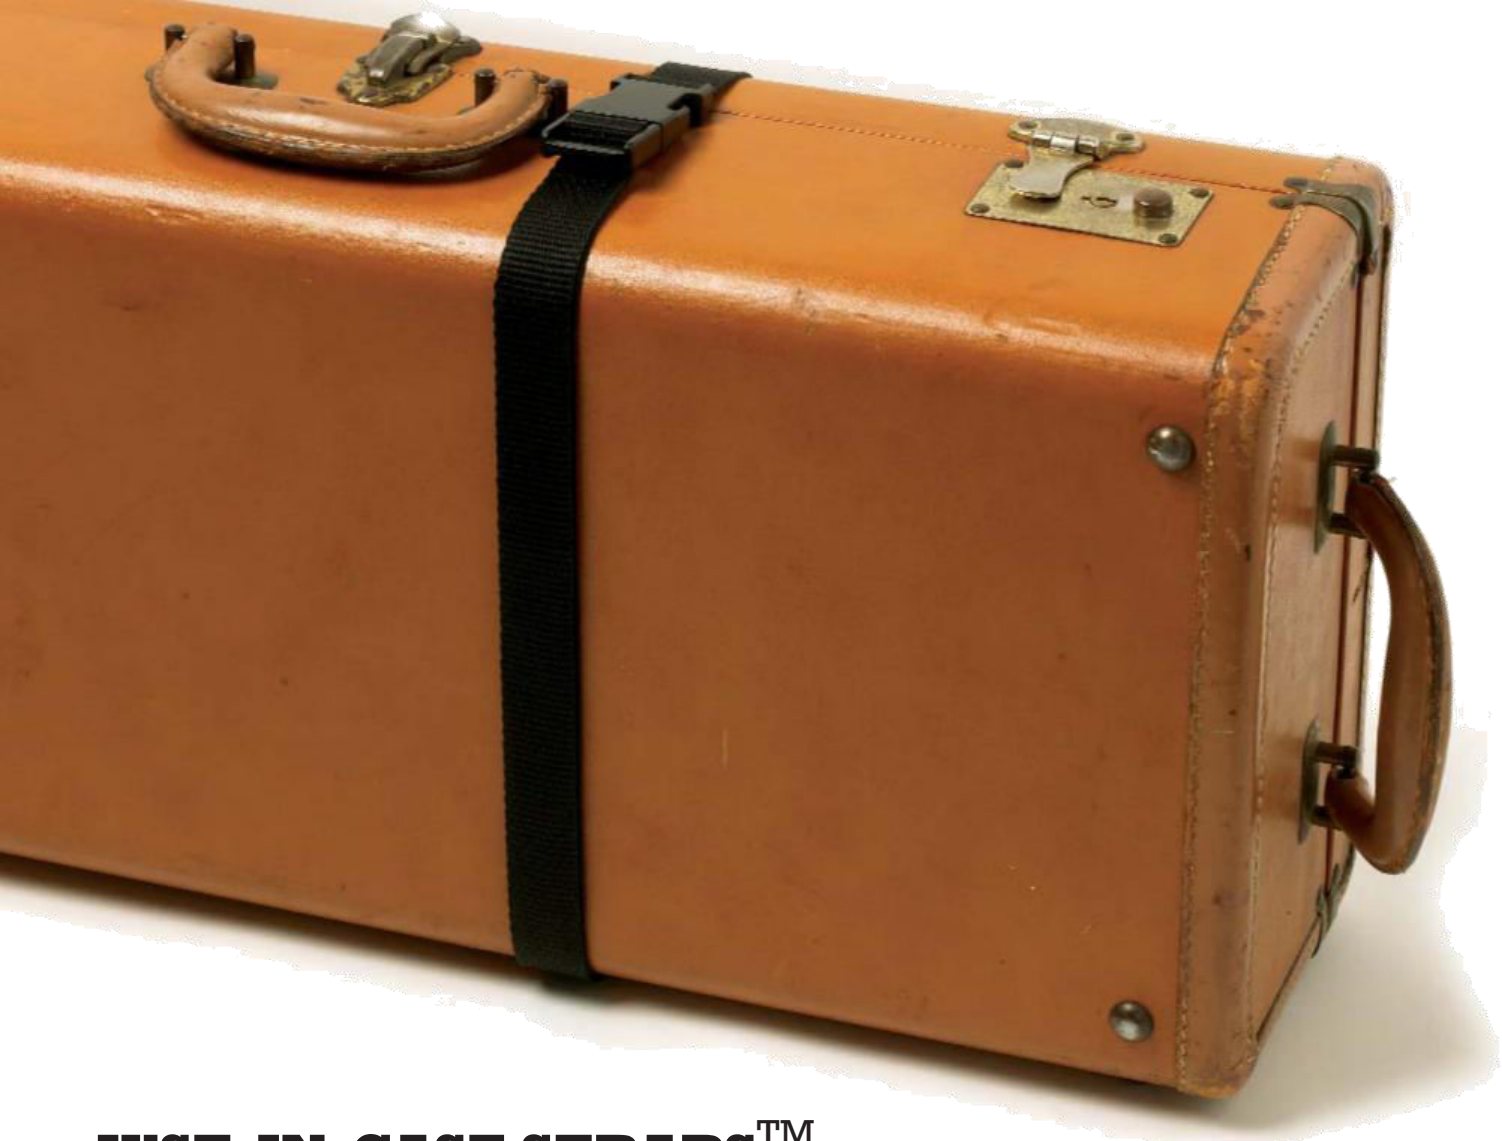

JUST-IN-CASE STRAPS™