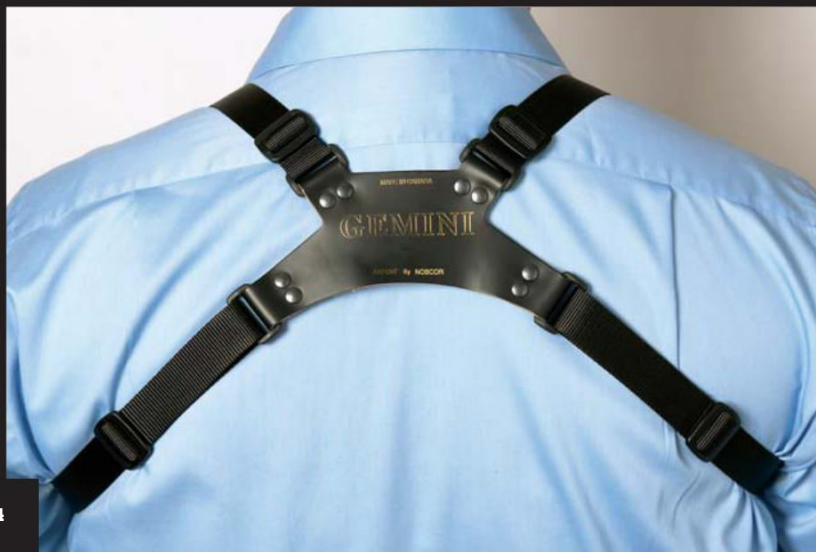

MALE & YOUTH SAXOPHONE HARNESS™